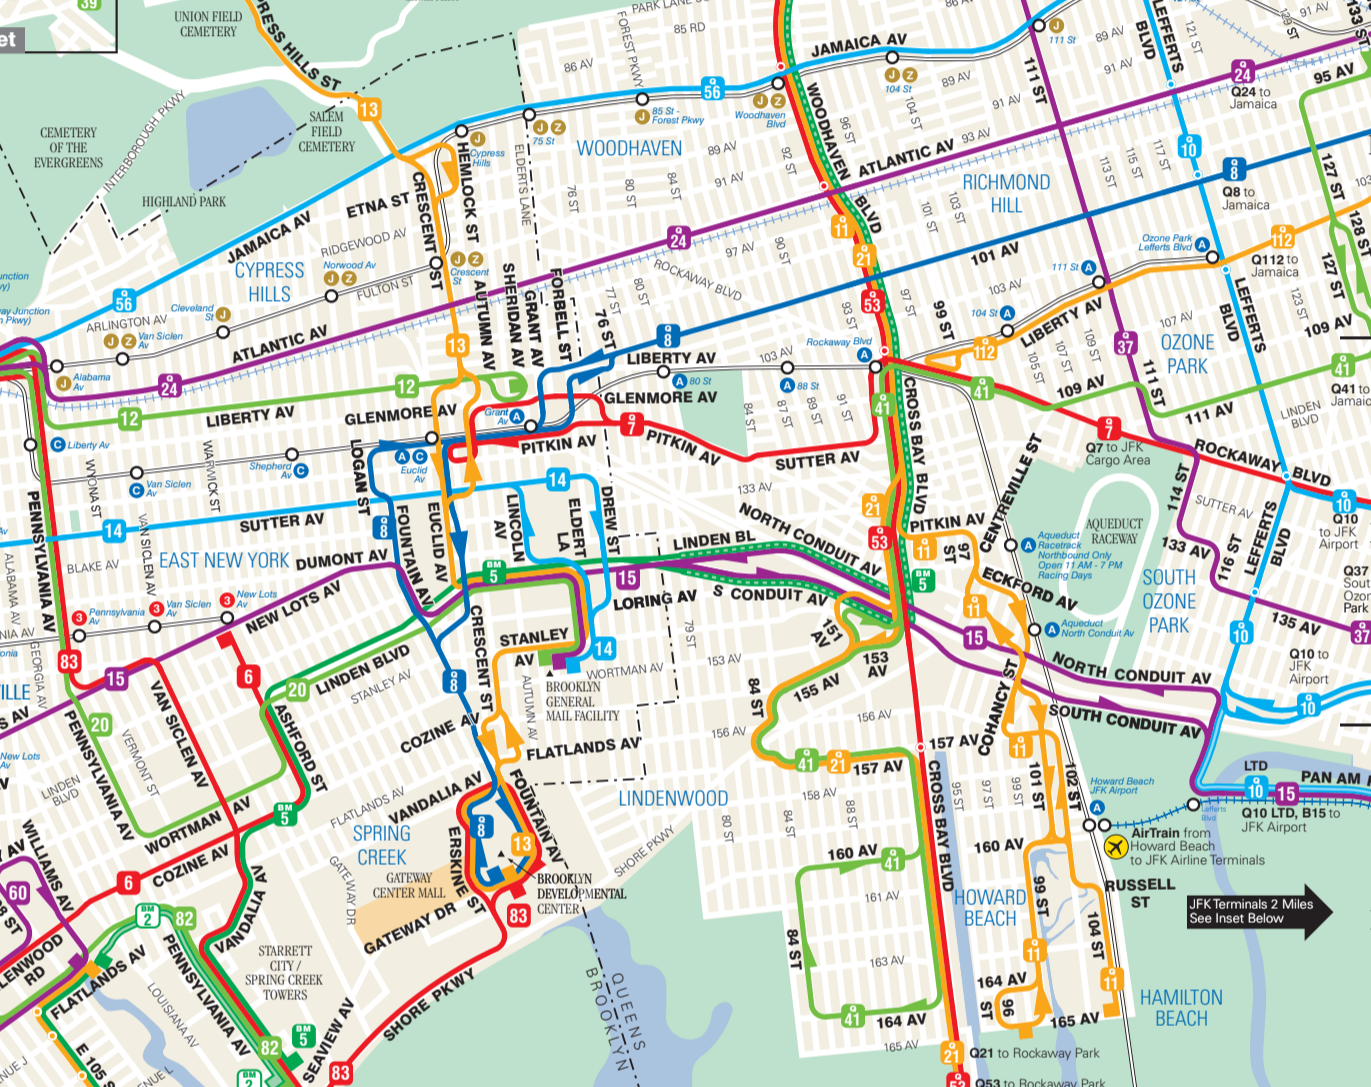

Brooklyn-Manhattan Express Bus Service

Legend

- Subway Line
- Subway Station Name
- Hospital
- Point Of Interest
- Commuter Rail Station
- Limited Service
- AirTrain JFK Airport Service
- Local Bus Service (Operates at least every day from 7 a.m. - 10 p.m.)
- Local Bus Route (B)17 Bus
- Direction of Service (two-way service has no arrows)
- Limited Service Stop
- Part-time Service
- Part-time Terminal
- Express Bus Service (Dark Green)
- Premium fare
- Express Bus Route
- Express Section (no stops)

Brooklyn Bus Map

Metropolitan Transportation Authority
New York City Transit
Bus Company

January 2010

Legend for scale and distance:

- 1 Mile
- 1 Kilometer
- Approximate walking distance in minutes

Scale: 1 inch = 1 mile, 1 centimeter = 1 kilometer