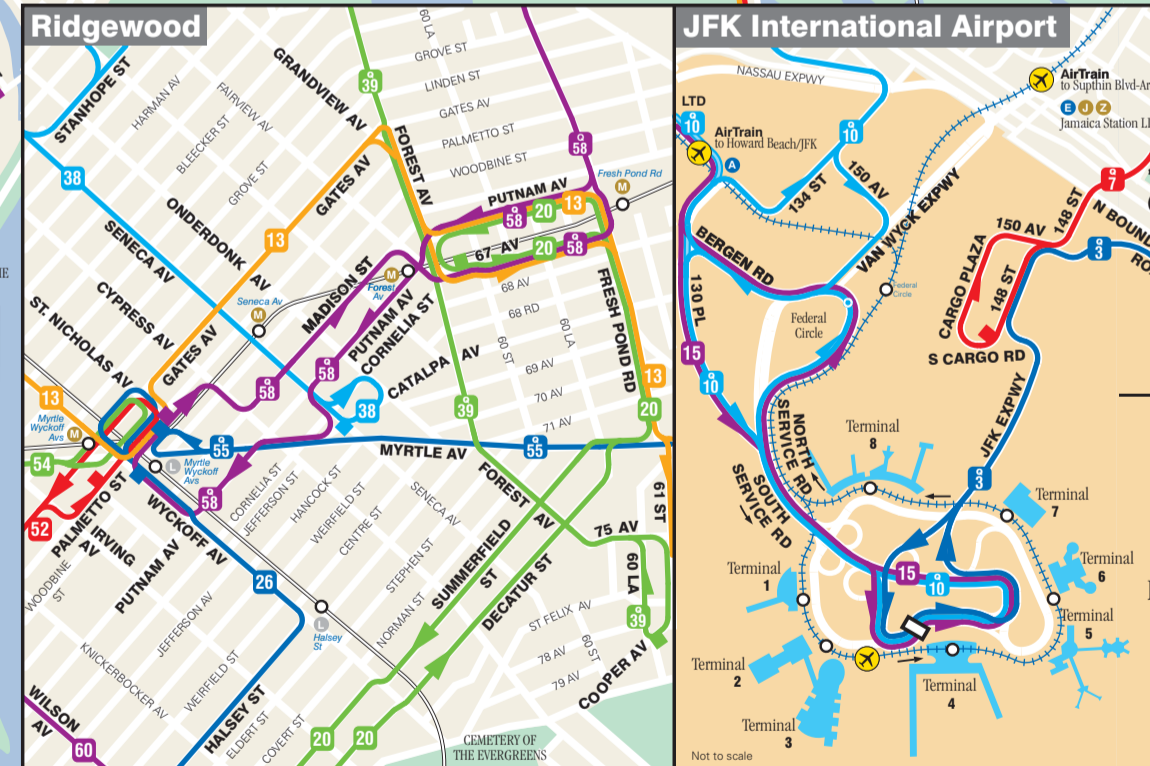

Brooklyn-Manhattan Express Bus Service

Legend

- Subway Line
- Subway Station Name
- Hospital
- Point Of Interest
- Commuter Rail Station
- Limited Service
- AirTrain JFK Airport Service
- Local Bus Service (Operates at least every day from 7 a.m. - 10 p.m.)
- Local Bus Route (B)17 Bus
- Direction of Service (two-way service has no arrows)
- Limited Service Stop
- Part-time Service
- Part-time Terminal
- Express Bus Service (Dark Green)
- Premium fare
- Express Bus Route
- Express Section (no stops)

Brooklyn Bus Map

Metropolitan Transportation Authority
New York City Transit
Bus Company

January 2010

Legend for scale and distance:

- 1 Mile
- 1 Kilometer
- Approximate walking distance in minutes

Scale: 1 inch = 1 mile, 1 centimeter = 1 kilometer