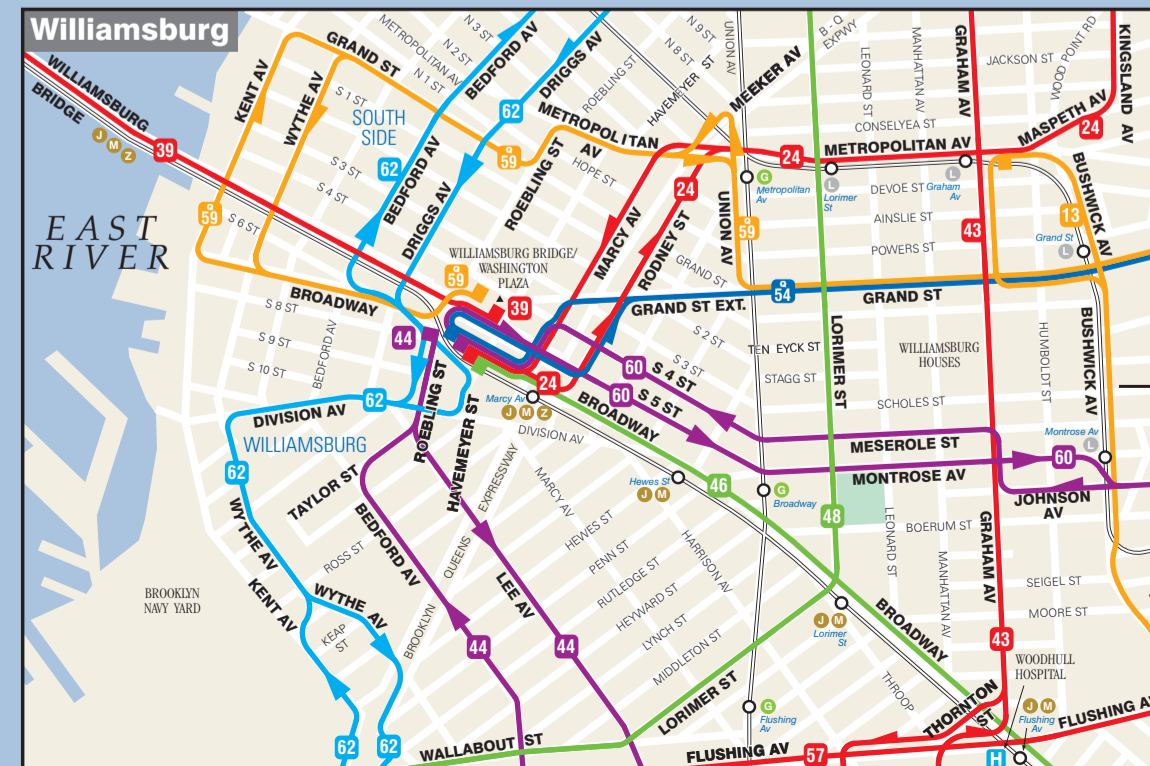

Brooklyn-Manhattan Express Bus Service

Legend

- Subway Line
- Subway Station Name
- Hospital
- Point Of Interest
- Commuter Rail Station
- Limited Service
- AirTrain JFK Airport Service
- Local Bus Service (Operates at least every day from 7 a.m. - 10 p.m.)
- Local Bus Route (B)17 Bus
- Direction of Service (two-way service has no arrows)
- Limited Service Stop
- Part-time Service
- Part-time Terminal
- Express Bus Service (Dark Green)
- Premium fare
- Express Bus Route
- Express Section (no stops)

Brooklyn Bus Map

Metropolitan Transportation Authority
New York City Transit
Bus Company

January 2010

Legend for scale and distance:

- 1 Mile
- 1 Kilometer
- Approximate walking distance in minutes

Scale: 1 inch = 1 mile, 1 centimeter = 1 kilometer