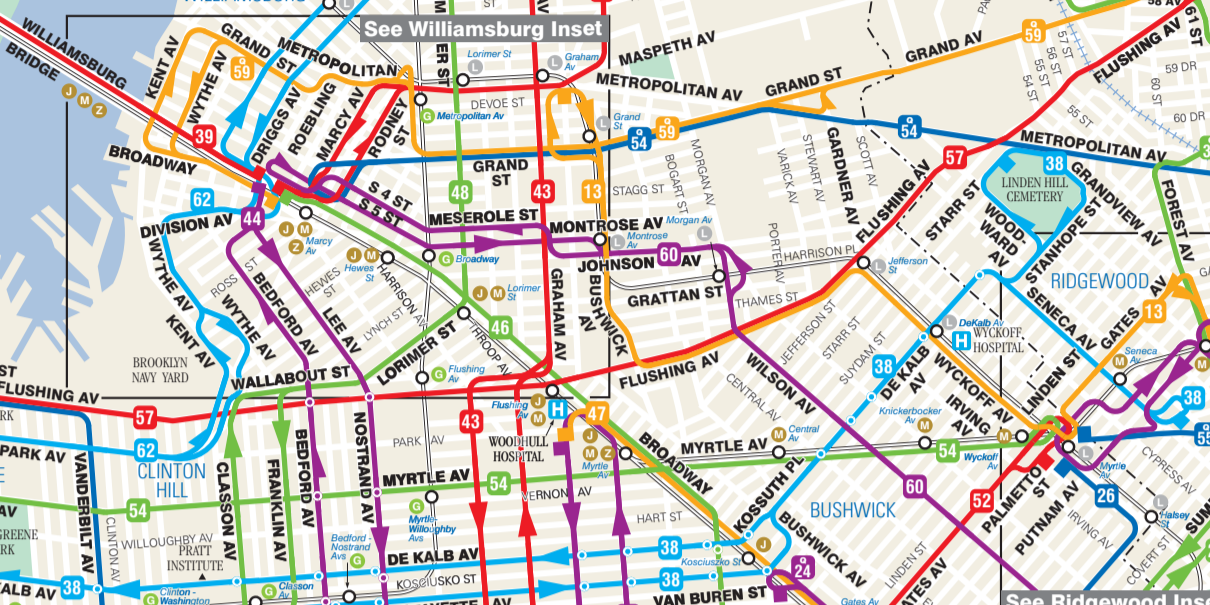

Brooklyn-Manhattan Express Bus Service

Legend

- Subway Line
- Subway Station Name
- Hospital
- Point Of Interest
- Commuter Rail Station
- Limited Service
- AirTrain JFK Airport Service
- Local Bus Service (Operates at least every day from 7 a.m. - 10 p.m.)
- Local Bus Route (B)17 Bus
- Direction of Service (two-way service has no arrows)
- Limited Service Stop
- Part-time Service
- Part-time Terminal
- Express Bus Service (Dark Green)
- Premium fare
- Express Bus Route
- Express Section (no stops)

Brooklyn Bus Map

Metropolitan Transportation Authority
New York City Transit
Bus Company

January 2010

Legend for scale and distance:

- 1 Mile
- 1 Kilometer
- Approximate walking distance in minutes

Scale: 1 inch = 1 mile, 1 centimeter = 1 kilometer